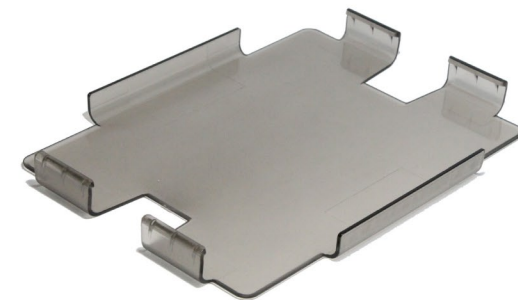

Features:

- Built-in screen Protector
- Inner poly carbonate frame with a soft silicone skin
- Large asset tag window
- Integrated landscape view stand (lifetime warranty)
- Fits all classroom carts
- Anti-Microbial

| iPad Model | Product Code |
|----------------------|--------------|
| iPad 5,6 (2017-2018) | RPPREVTIP |
| iPad Air 2 | RPPREVTAIR2 |
| iPad Air 1 | RPPREVTAIR |
| iPad 2,3,4 | RPPREVT3H |
| iPad Mini 1,2,3 | RPMINIIPH |
| iPad Mini 4 | RPMINIIP4 |

iPad Case Front Cover

Cover your iPad screens with a thick layer of plastic. Perfect for backpack transport. Access to all ports and buttons with the cover on the front or back.

Product code: RPCOVER